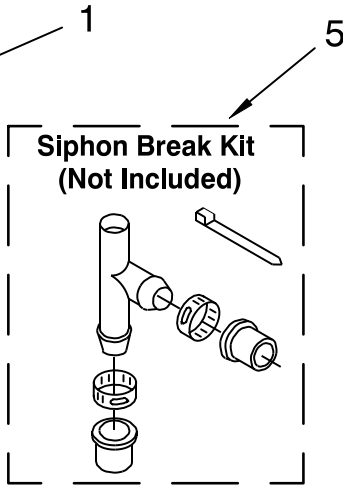

FOR ORDERING INFORMATION REFER TO PARTS PRICE LIST

TRANSMISSION, MOTOR AND PUMP PARTS

For Model: LCR7244HQ1

(White)

Illus. No.	Part No.	DESCRIPTION
1	3428430	Screw
2	3934662	Hex Nut (2)
3	3967287	Shield, Motor Splash
4	3428323	Brake Band
5	3428342	Spring, Brake
6	3429750	Washer
7	3428359	Pulley, Splutch
8	3428378	Cam, Splutch
9	3934678	Snap Ring
10	3934212	Spring, Splutch
11	3428380	Slider, Splutch
12	3428379	Cam Ring, Splutch
13	3966774	Solenoid
14	3934735	Hub, Drive
15	3430205	Plate, Bottom
16	3428429	Saddle Block
17	3428179	Gasket, Hub
18	3934700	Drive Belt
19	3934714	Screw
20	3934201	Motor, Main Drive (Includes Item 6)
21	3935999	Shield, Pulley
22	3967956	Pump (Complete)
23	3428286	Seal
25	3967955	Screw
26	3934663	Bolt, Motor Mounting (2)
27	3934183	Pin, Brake Band
31	3429705	Protector, Edge
34	3967288	Shield, Solenoid
35	3429563	Tie, Wire
37	3429416	Lock, Solenoid
38	3430197	Shield, Motor Connector
39	3967815	Shield, Pump
40	3966743	Transmission Kit

FOR ORDERING INFORMATION REFER TO PARTS PRICE LIST

SUSPENSION PARTS

For Model: LCR7244HQ1

(White)

Illus. No.	Part No.	DESCRIPTION
1	3935137	Suspension Rod, Front (2)
2	3935136	Suspension Rod, Rear (2)
3	3967051	Strap, Snubber(4)
4	3968380	Ball, Upper Suspension (4)
5	3429938	Capacitor
6	3428343	Bracket, Capacitor
7	3934040	Screw, Bracket
10	3428033	Screw (4)

FOR ORDERING INFORMATION REFER TO PARTS PRICE LIST

WIRING HARNESS PARTS

For Model: LCR7244HQ1

(White)

Illus. No.	Part No.	DESCRIPTION
1	3968671	Harns/Power Cord (Includes Clip)
2	3966718	Kit,(Power Cord Only)
3	3429563	Tie, Wire

FOR ORDERING INFORMATION REFER TO PARTS PRICE LIST

WATER SYSTEM PARTS

For Model: LCR7244HQ1

(White)

WS400

Illus. No.	Part No.	DESCRIPTION
1	285442	Connector Kit, Plastic Drain Hose
2	285321	Sleeve Kit, (Contains 2 Sleeves)
3	370447	Clamp, Hose
4	16272	Connector, Straight
5	285320	Siphon Break Kit (Not Included)
6	65349	Clamp, Hose
7	367031	Drain Protector (Not Included)